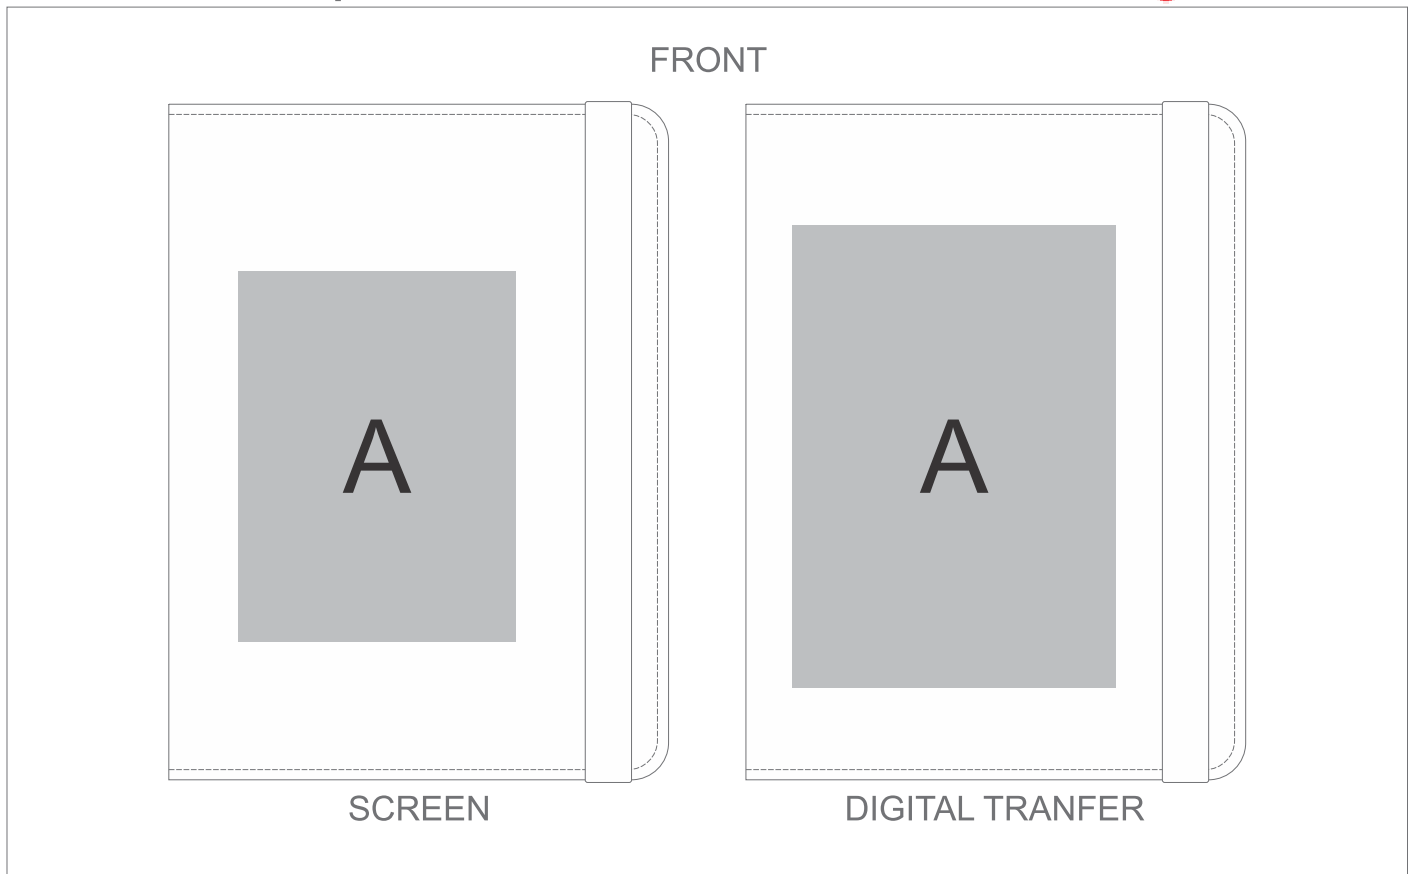

ET-AM-43-B

Jetset Passport Travel Wallet

Also available in
**LOGO
24**
Check Logo24
guide and t's & c's

Need to know:

- Includes 1-Colour, 1-Position Screen Print OR 1-Position Digital Transfer (setup fees apply)
- Branding on the material will be inconsistent

Branding Options:

Position A

1. Screen Print (SA)
 - 1 Colour
 - Size: 60mm wide x 80mm high
2. Digital Direct Transfer (DDT-D)
 - Full Colour
 - Size: 70mm wide x 100mm high